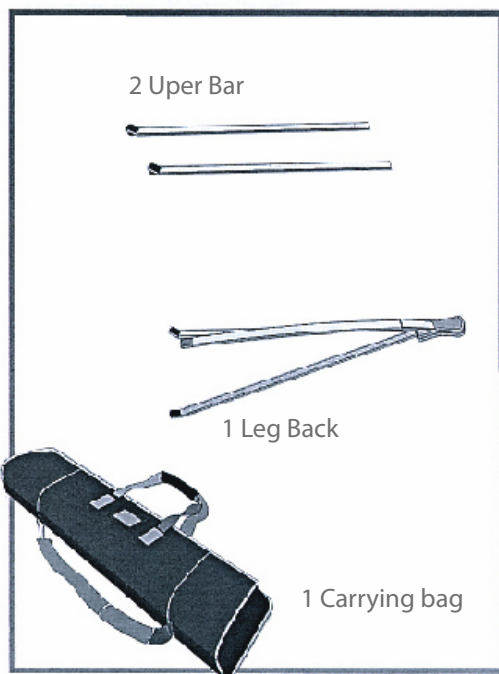

Parts

Alba
Ref: 10.886

Instructions

Insert the rear by the top two bars.

Hooks drawing by the little hook.

NOTE: CHECK THE SIZES OF IMPRESSION BEFORE THE MOUNT.