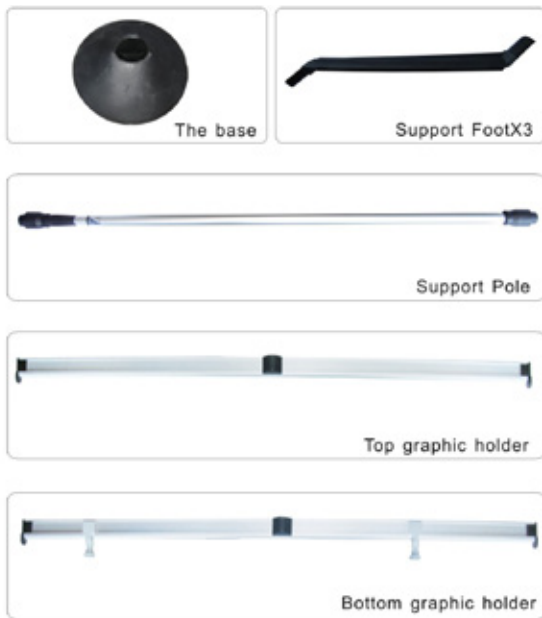

Almoguera
Ref: 10.702

Parts

Instructions

NOTE: CHECK THE SIZES OF IMPRESSION BEFORE THE MOUNT.