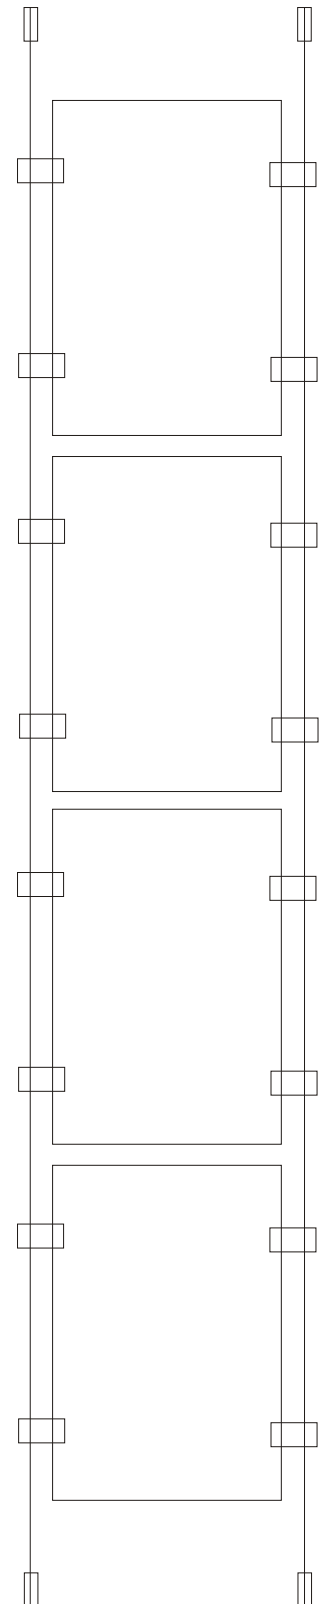

Alpha

- Components:

Cable system: 2 kits.

Acrylic pocket

A4 vertical: 4 Unid.

Mini panel clip: 16 Unid.

1. Place one end of the wire on the roof and the other end into the soil by adjusting the length of the cable.
2. Put the clamp on the wire by one of their holes and tighten the nut.
3. Place the folder methacrylate through the opening of the clamp and tighten the nut.