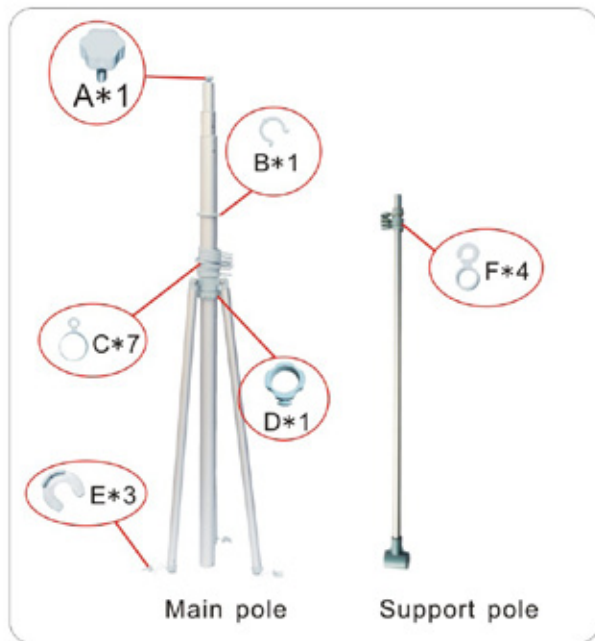

Parts

Brest
Ref: 10.652

Instructions

NOTE: CHECK THE SIZES OF IMPRESSION BEFORE THE MOUNT.