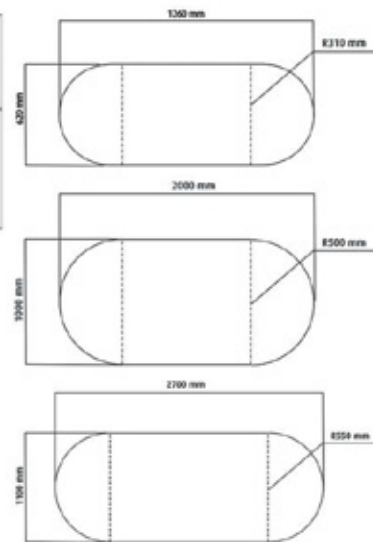

Parts

Golf Banner
Ref: 10.426
10.427
10.428

Instructions

The Golf Banner can be assembled in seconds. The system allows a rapid single person set-up. The displays can be folded away quickly and simply and be stored in their own carry bags. The fabric which are self supporting and easily secured is all weather proof and extremely forgiving in all wind conditions.