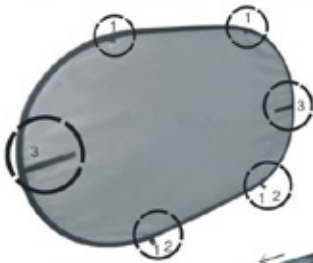

Parts

Golf Banner
Ref: 10.426
10.427
10.428

Instructions

The Golf Banner can be assembled in seconds. The system allows a rapid single person set-up. The displays can be folded away quickly and simply and be stored in their own carry bags. The fabric which are self supporting and easily secured is all weather proof and extremely forgiving in all wind conditions.