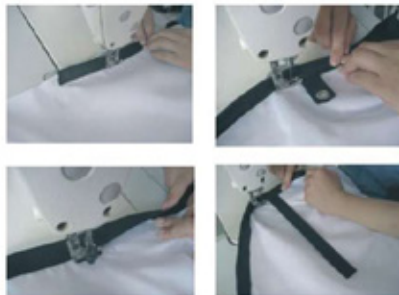

Parts

Golf Banner
Ref: 10.426
10.427
10.428

Instructions

The Golf Banner can be assembled in seconds. The system allows a rapid single person set-up. The displays can be folded away quickly and simply and be stored in their own carry bags. The fabric which are self supporting and easily secured is all weather proof and extremely forgiving in all wind conditions.