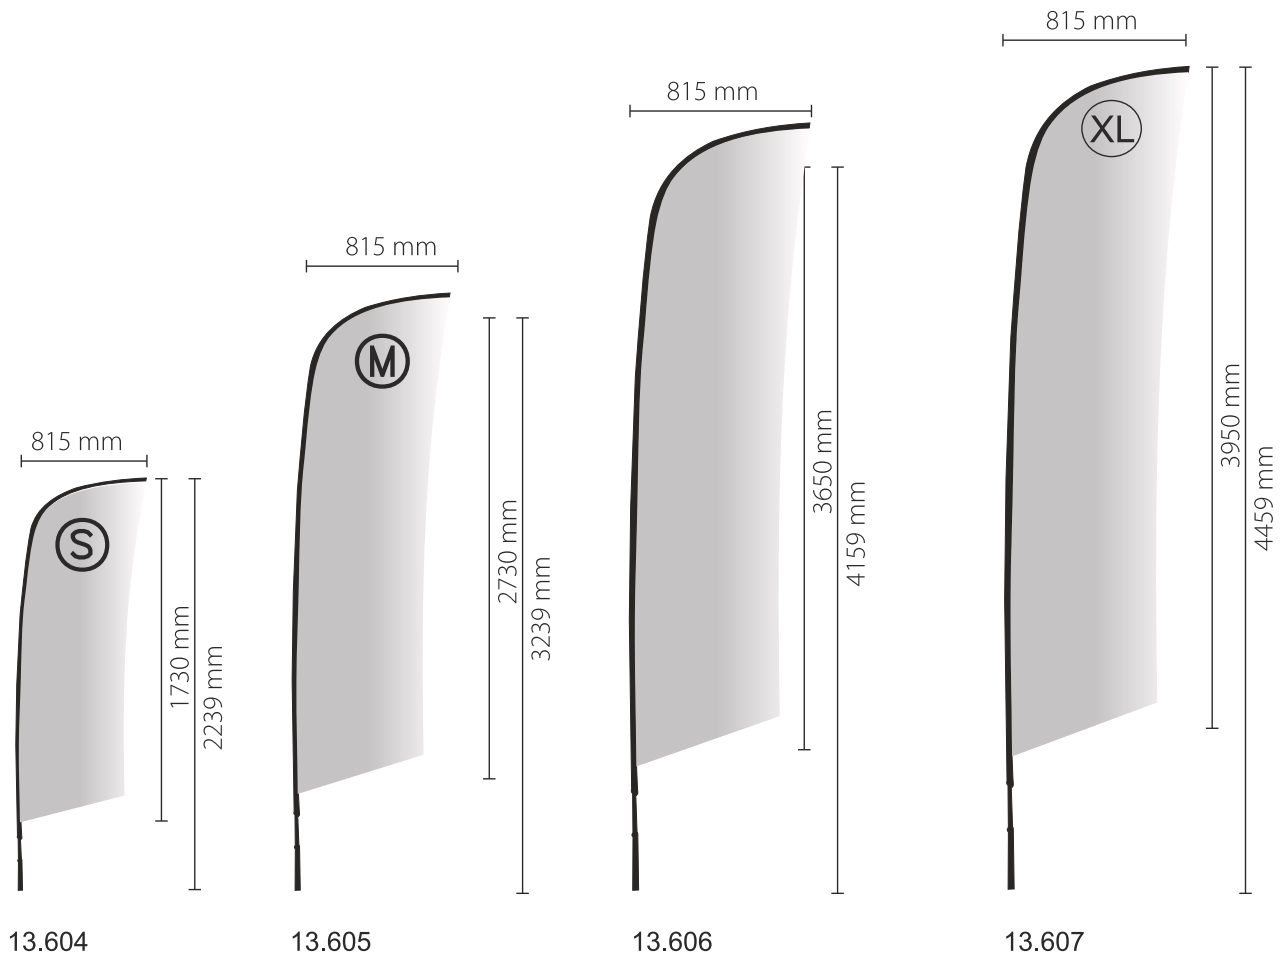

Knife
 Ref.: 13.604
 13.605
 13.606
 13.607

Parts

Instruccions

NOTE: CHECK THE SIZES OF IMPRESSION BEFORE THE MOUNT.

Knife
Ref.: 13.604
13.605
13.606
13.607

NOTE: CHECK THE SIZES OF IMPRESSION BEFORE THE MOUNT.