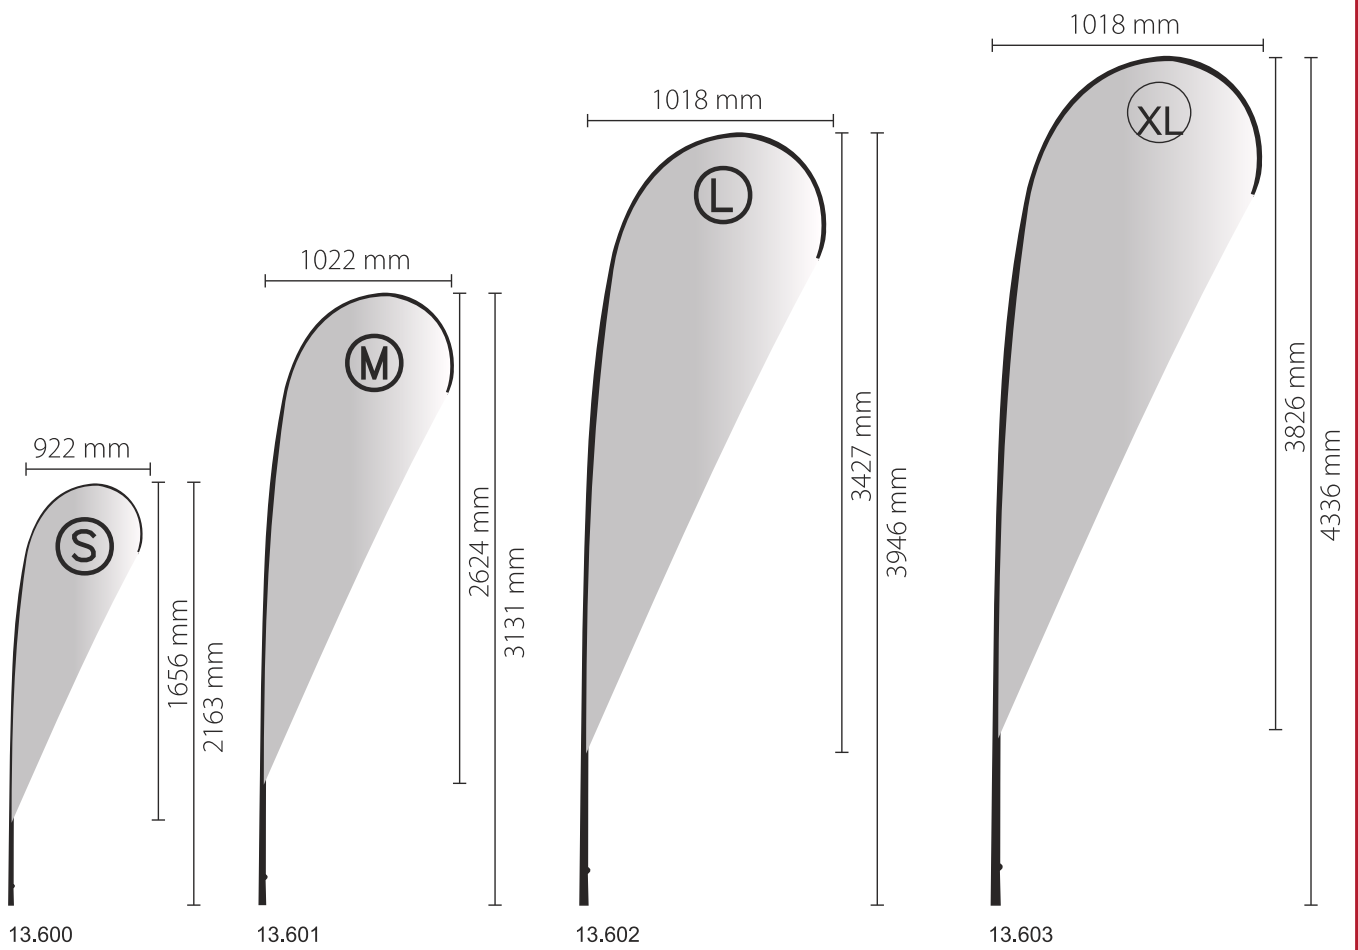

Spoon
 Ref.: 13.600
 13.601
 13.602
 13.603

Parts

Instructions

NOTE: CHECK THE SIZES OF IMPRESSION BEFORE THE MOUNT.

Spoon
Ref.: 13.600
13.601
13.602
13.603

NOTE: CHECK THE SIZES OF IMPRESSION BEFORE THE MOUNT.